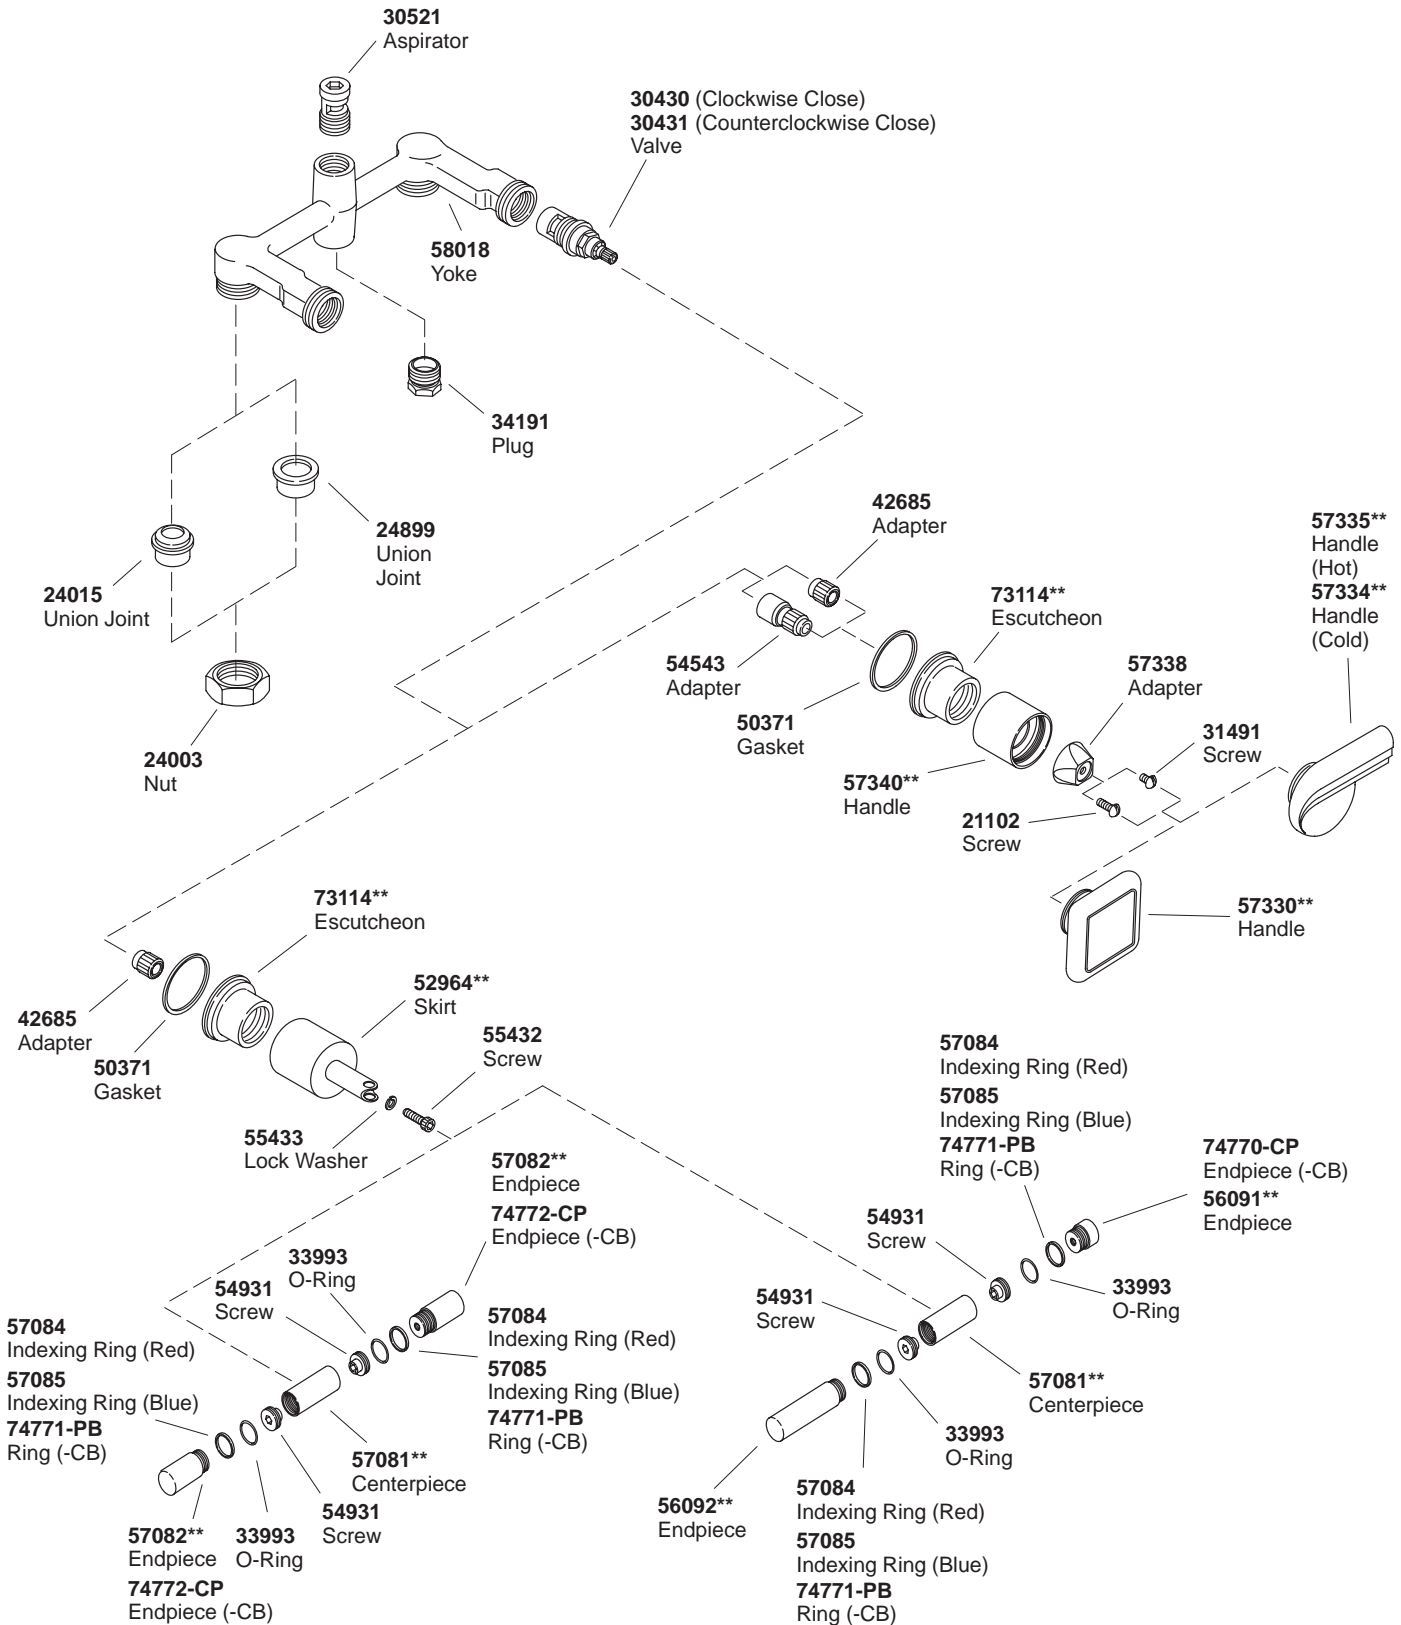

# KOHLER<sup>®</sup> SERVICE PARTS

## TABORET™ WALL-MOUNT BATH AND SHOWER FAUCETS

K#	Square Handles	Lever Handles	Swirl Lever Handles	T-Handles	Two Handle Valve	Shower	Diverter Spout
K-8253-2-**-AA	X				X		
K-8253-4-**-AA		X			X		
K-8253-4A-**-AA			X		X		
K-8253-6-**-AA				X	X		
K-8254-2-**-AA	X				X	X	X
K-8254-4-**-AA		X			X	X	X
K-8254-4A-**-AA			X		X	X	X
K-8254-6-**-AA				X	X	X	X
K-8256-2-**-AA	X				X	X	
K-8256-4-**-AA		X			X	X	
K-8256-4A-**-AA			X		X	X	
K-8256-6-**-AA				X	X	X	

\*\*Finish/color code must be specified when ordering.

\*\*Finish/color code must be specified when ordering.