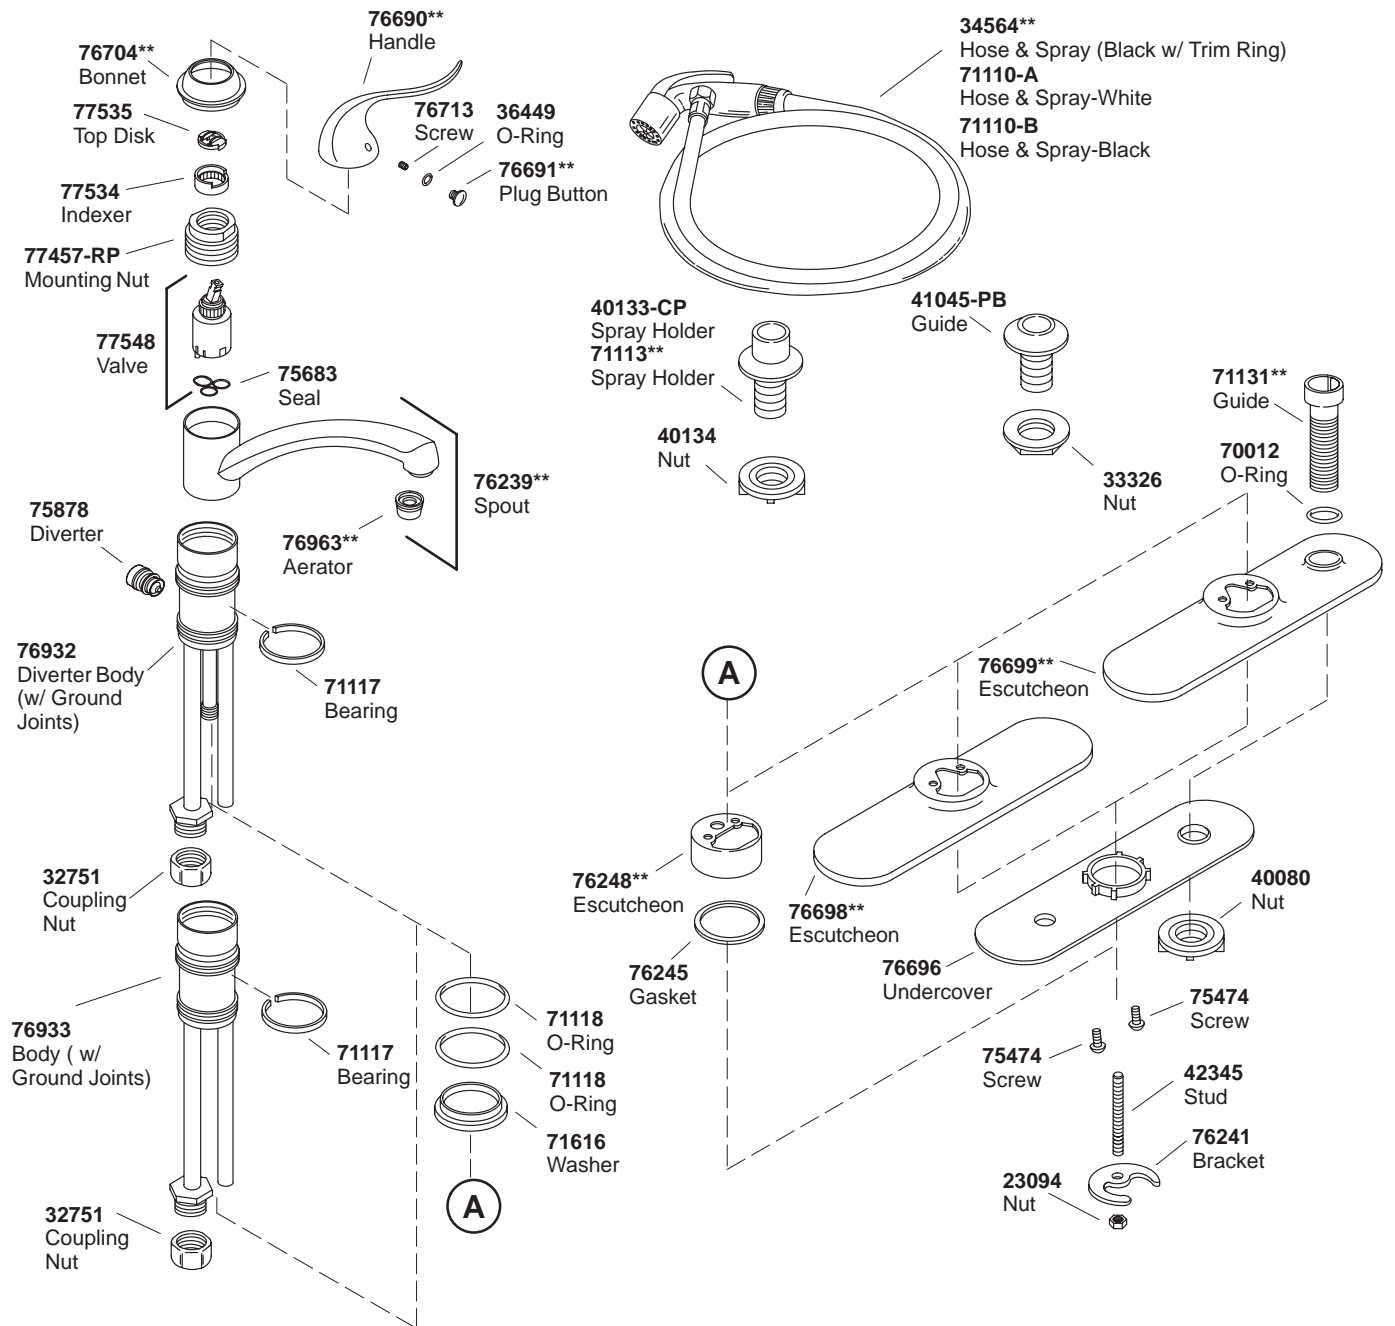

# KOHLER® SERVICE PARTS

## CORALAIS™ SINGLE CONTROL KITCHEN FAUCET

K#	With Ground Joints	With Handspray
K-15071-P-**-AA	X	
K-15072-P-**-AA	X	X
K-15073-P-**-AA	X	X
K-15075-P-**-AA	X	
K-15076-P-**-AA	X	X

\*\*Finish/color code must be specified when ordering.