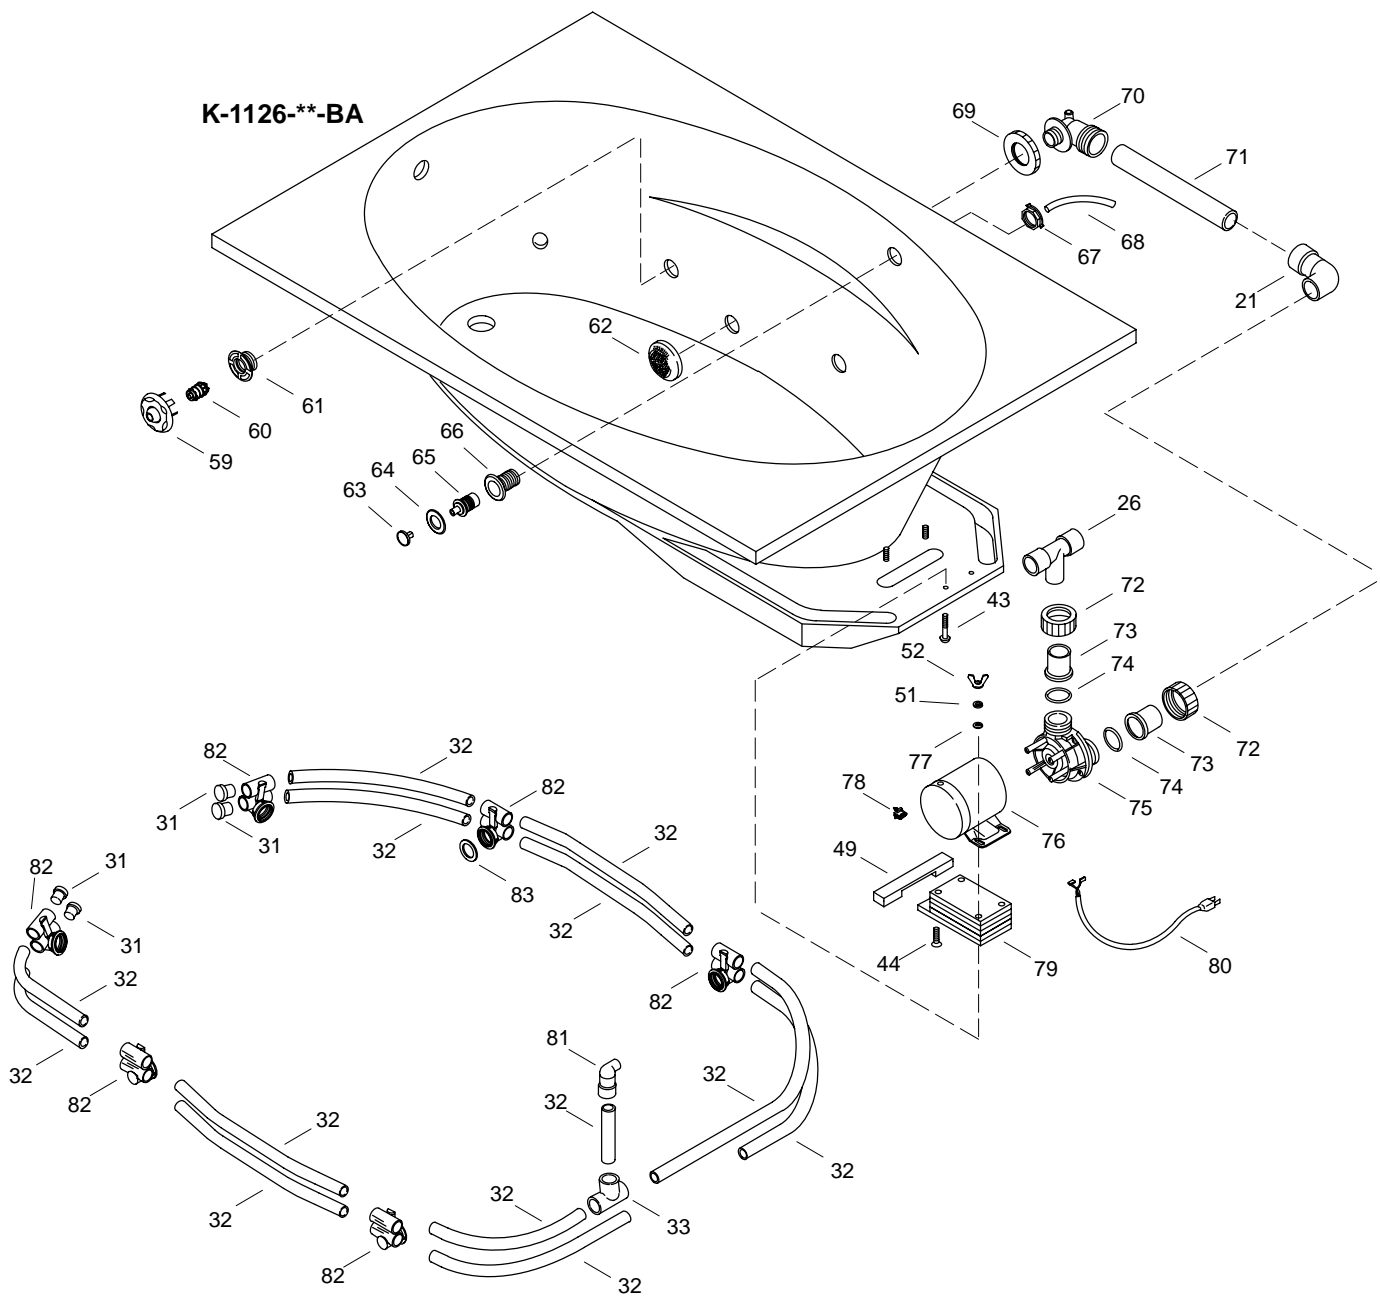

KOHLER® SERVICE PARTS

SYSTEM BASIC 6042 WHIRLPOOL

K#
K-1126-**-AA/BA

****Finish/color code must be specified when ordering.**

****Finish/color code must be specified when ordering.**

SERVICE PARTS

ITEM	PART NO.	DESCRIPTION
1	95602	Jet Removal Tool
2	95603**	Trim Ring
3	95604**	Ball
4	95605	Spring
5	95606	Nozzle
6	95607	Flange
7	95609	Screw
8	95610**	Suction Hood
9	95611	Suction Flange
10		Available in Service Kit Only
11		Available in Service Kit Only
12		Available in Service Kit Only
13	95615	O-Ring
14	95616**	Aspirator Cap
15	95617**	Trim Ring
16	95618**	Button
17	95922	Actuator
18	95621	Flange
19	95622	Gasket
20	95623	Nut
21	61567	Elbow
22	95646	Tube
23	95624	Union Connection
24	95625	Connector
25	95626	O-Ring
26	60797	Tee
27	95627	Nut
28	96011	Tube
29	95628	Housing
30	95629	Gasket
31	95630	Plug
32		Available in Service Kit Only
33	61563	Tee
34		Available in Service Kit Only
35	95631	Screw
36	95632	Cover
37	96197	O-Ring
38	95634	Impeller
39	95635	Shaft Seal
40	95636	Volute
41	95637	Motor
42	95638	Cord
43	95639	Bolt
44	95640	Screw
45	95641	Screw
46	95642	Nut
47	95643	Screw
48	95644	Spacer
49	95645	Bar
50	67123	Washer
51	95647	Lock Washer
52	95648	Wing Nut
53	95649	End Cap
54	95650	Plate
55	95651	Pressure Switch
56	95652	Wire Lead
57	95658	Bolt
58	95659	Nut
59	96124**	Jet Trim Kit
60	96250	Jet Sleeve Kit
61	96232	Flange
62	96258**	Suction Hood Kit
63	96234**	Button
64	96237**	Trim Flange
65	96235	Actuator
66	96236	Air Switch Body
67	96233	Nut
68	96247	Tube
69	96242	Suction Nut
70	96253	Suction Elbow
71		Available in Service Kit Only
72	96243	Union Nut
73	96244	Connector

SERVICE PARTS

ITEM	PART NO.	DESCRIPTION
74	96245	O-Ring
75	96246	Wet End
76	96259	Motor
77	67095	Washer
78	96255	Switch
79	96334	Plate
80	96260	Cord
81	91967	Check Valve
82	96261	Jet Housing
83	77818	Gasket