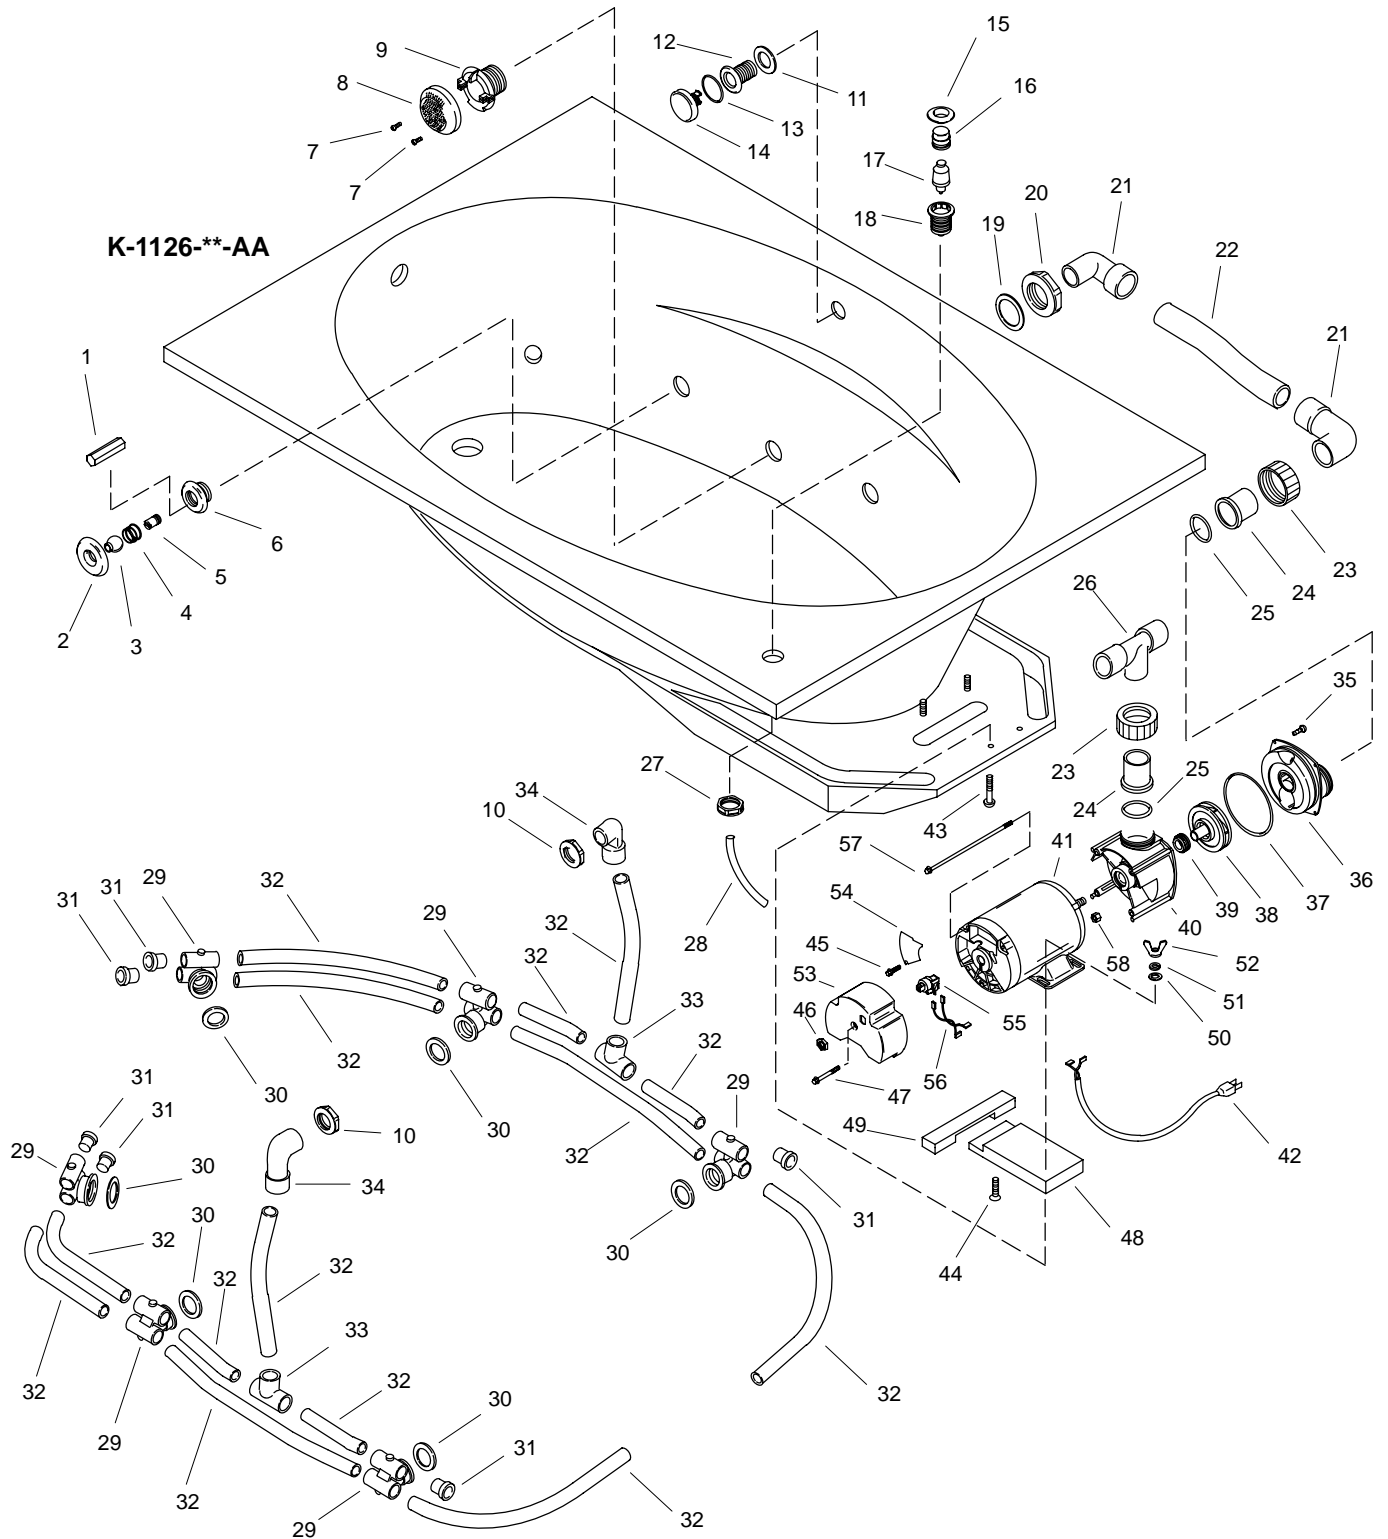

KOHLER® SERVICE PARTS

SYSTEM BASIC 6042 WHIRLPOOL

K#
K-1126-**-AA/BA

****Finish/color code must be specified when ordering.**

****Finish/color code must be specified when ordering.**

SERVICE PARTS

ITEM	PART NO.	DESCRIPTION
1	95602	Jet Removal Tool
2	95603**	Trim Ring
3	95604**	Ball
4	95605	Spring
5	95606	Nozzle
6	95607	Flange
7	95609	Screw
8	95610**	Suction Hood
9	95611	Suction Flange
10		Available in Service Kit Only
11		Available in Service Kit Only
12		Available in Service Kit Only
13	95615	O-Ring
14	95616**	Aspirator Cap
15	95617**	Trim Ring
16	95618**	Button
17	95922	Actuator
18	95621	Flange
19	95622	Gasket
20	95623	Nut
21	61567	Elbow
22	95646	Tube
23	95624	Union Connection
24	95625	Connector
25	95626	O-Ring
26	60797	Tee
27	95627	Nut
28	96011	Tube
29	95628	Housing
30	95629	Gasket
31	95630	Plug
32		Available in Service Kit Only
33	61563	Tee
34		Available in Service Kit Only
35	95631	Screw
36	95632	Cover
37	96197	O-Ring
38	95634	Impeller
39	95635	Shaft Seal
40	95636	Volute
41	95637	Motor
42	95638	Cord
43	95639	Bolt
44	95640	Screw
45	95641	Screw
46	95642	Nut
47	95643	Screw
48	95644	Spacer
49	95645	Bar
50	67123	Washer
51	95647	Lock Washer
52	95648	Wing Nut
53	95649	End Cap
54	95650	Plate
55	95651	Pressure Switch
56	95652	Wire Lead
57	95658	Bolt
58	95659	Nut
59	96124**	Jet Trim Kit
60	96250	Jet Sleeve Kit
61	96232	Flange
62	96258**	Suction Hood Kit
63	96234**	Button
64	96237**	Trim Flange
65	96235	Actuator
66	96236	Air Switch Body
67	96233	Nut
68	96247	Tube
69	96242	Suction Nut
70	96253	Suction Elbow
71		Available in Service Kit Only
72	96243	Union Nut
73	96244	Connector

SERVICE PARTS

ITEM	PART NO.	DESCRIPTION
74	96245	O-Ring
75	96246	Wet End
76	96259	Motor
77	67095	Washer
78	96255	Switch
79	96334	Plate
80	96260	Cord
81	91967	Check Valve
82	96261	Jet Housing
83	77818	Gasket