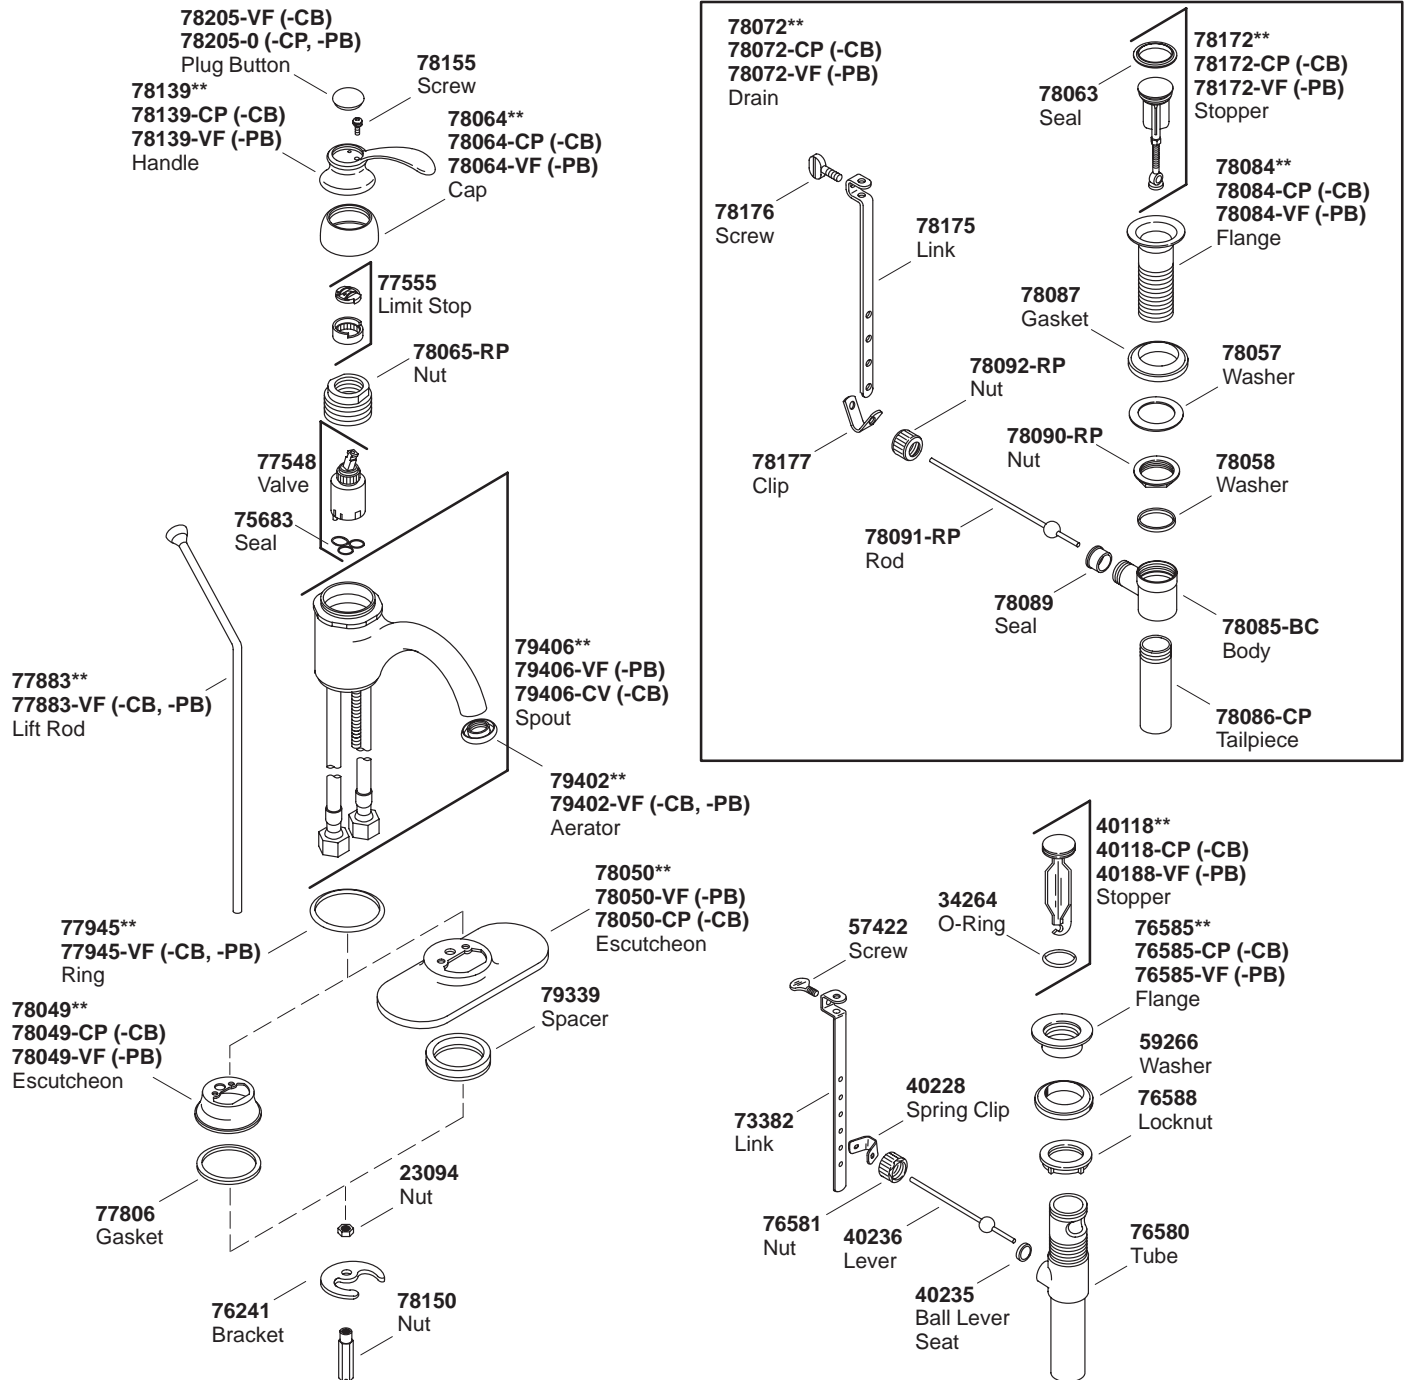

# KOHLER® SERVICE PARTS

## FAIRFAX™ SINGLE CONTROL CENTERSET LAVATORY FAUCET

K#	Round Escutcheon	6" Escutcheon	Pop-Up Drain	Plastic Pop-Up Drain
K-12181-**-DB		X	X	
K-12181-D-**-DB		X		X
K-12182-**-DB	X		X	
K-12182-D-**-DB	X			X

\*\*Finish/color code must be specified when ordering.