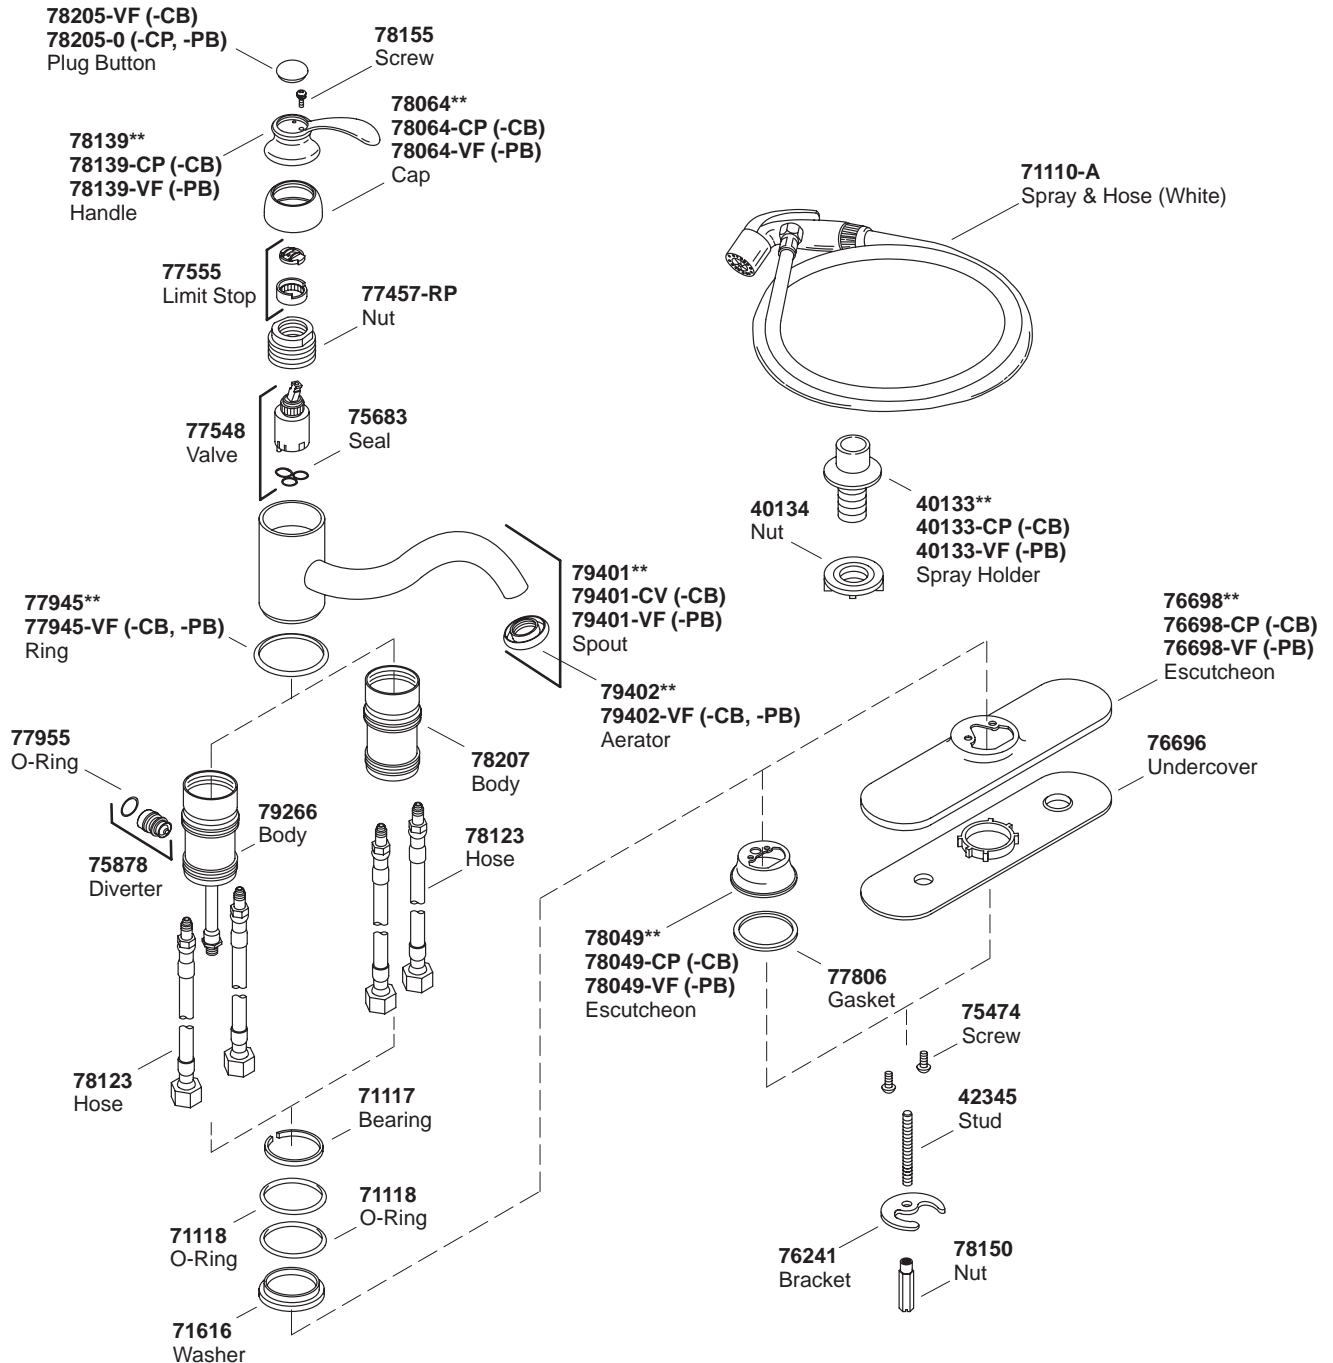

KOHLER[®] SERVICE PARTS

FAIRFAX™ SINGLE CONTROL KITCHEN SINK FAUCET

K#	Spray	10-1/2" Escutcheon	Round Escutcheon
K-12171-**-DB		X	
K-12172-**-DB	X	X	
K-12175-**-DB			X
K-12176-**-DB	X		X

**Finish/color code must be specified when ordering.