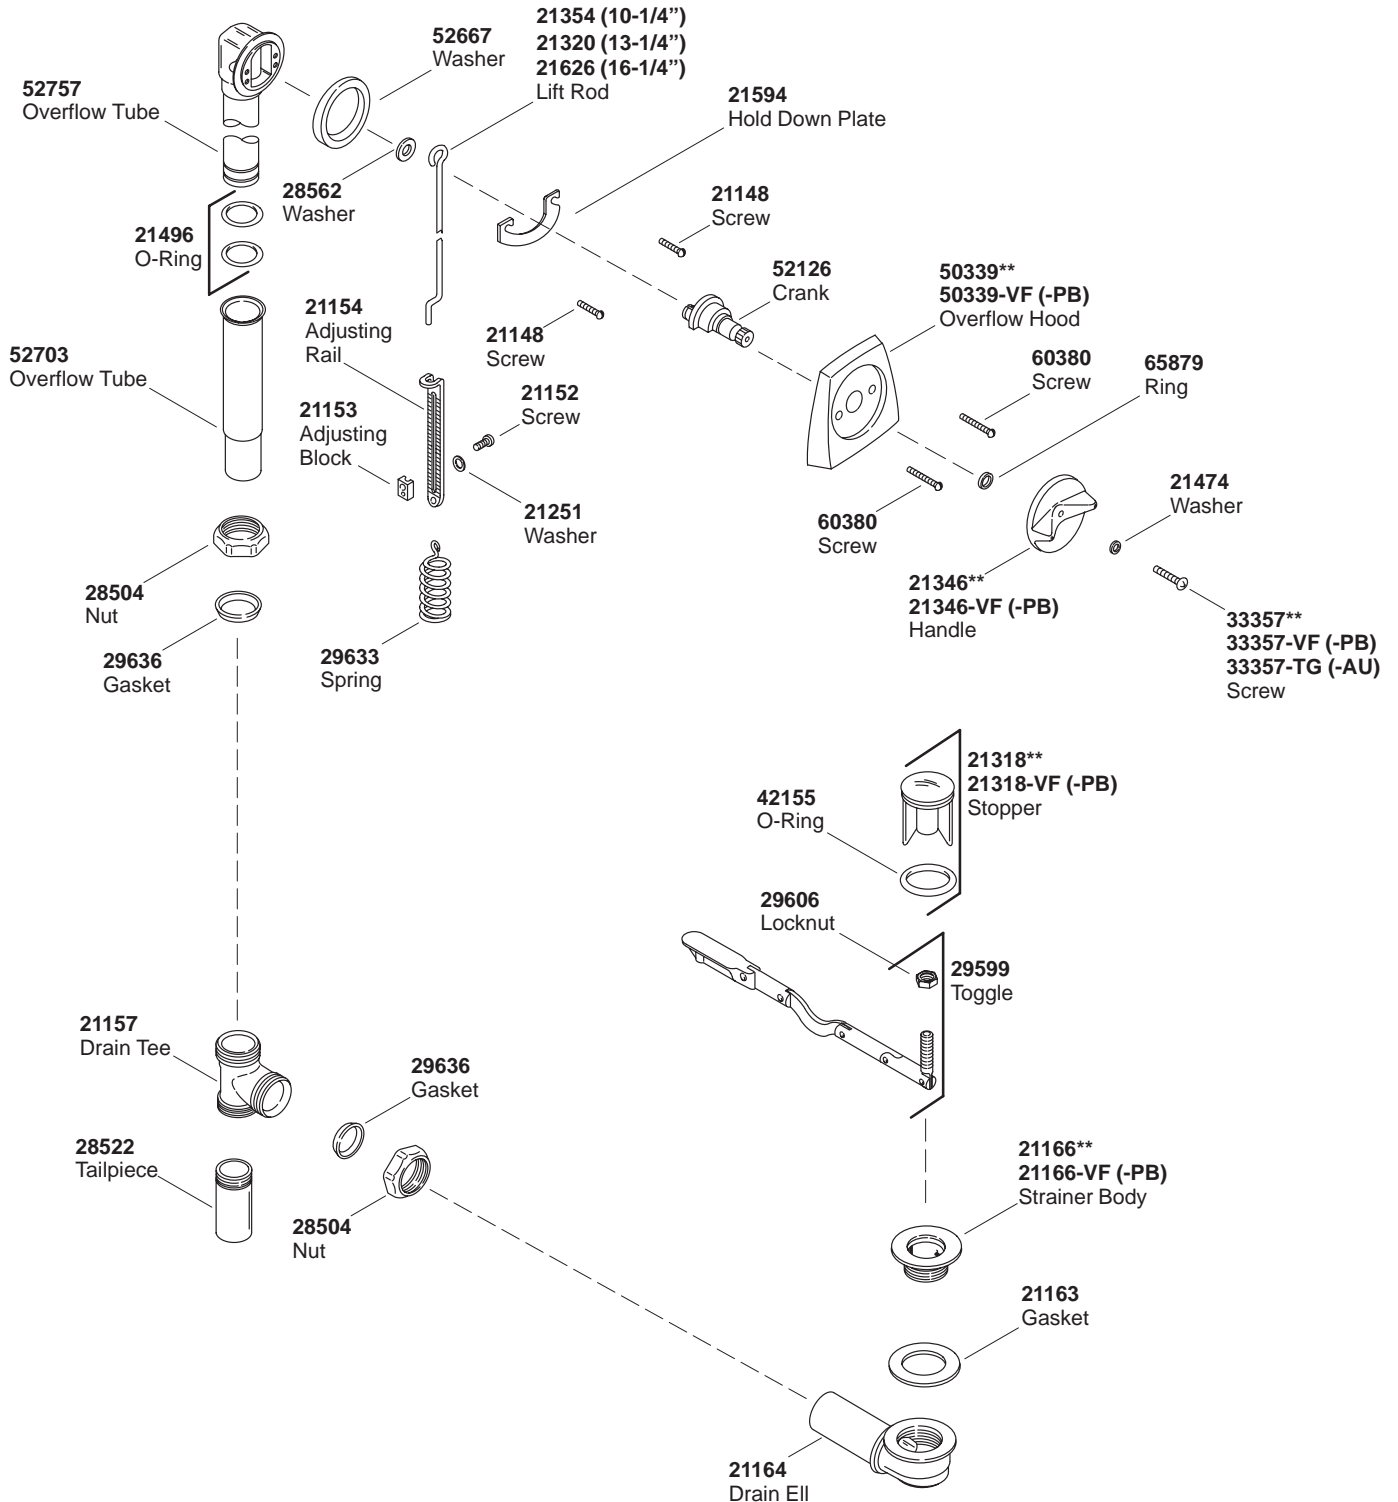

KOHLER® SERVICE PARTS

CLEARFLO™
BATH DRAIN

K#
K-7161-AF-**-DB

**Finish/color code must be specified when ordering.